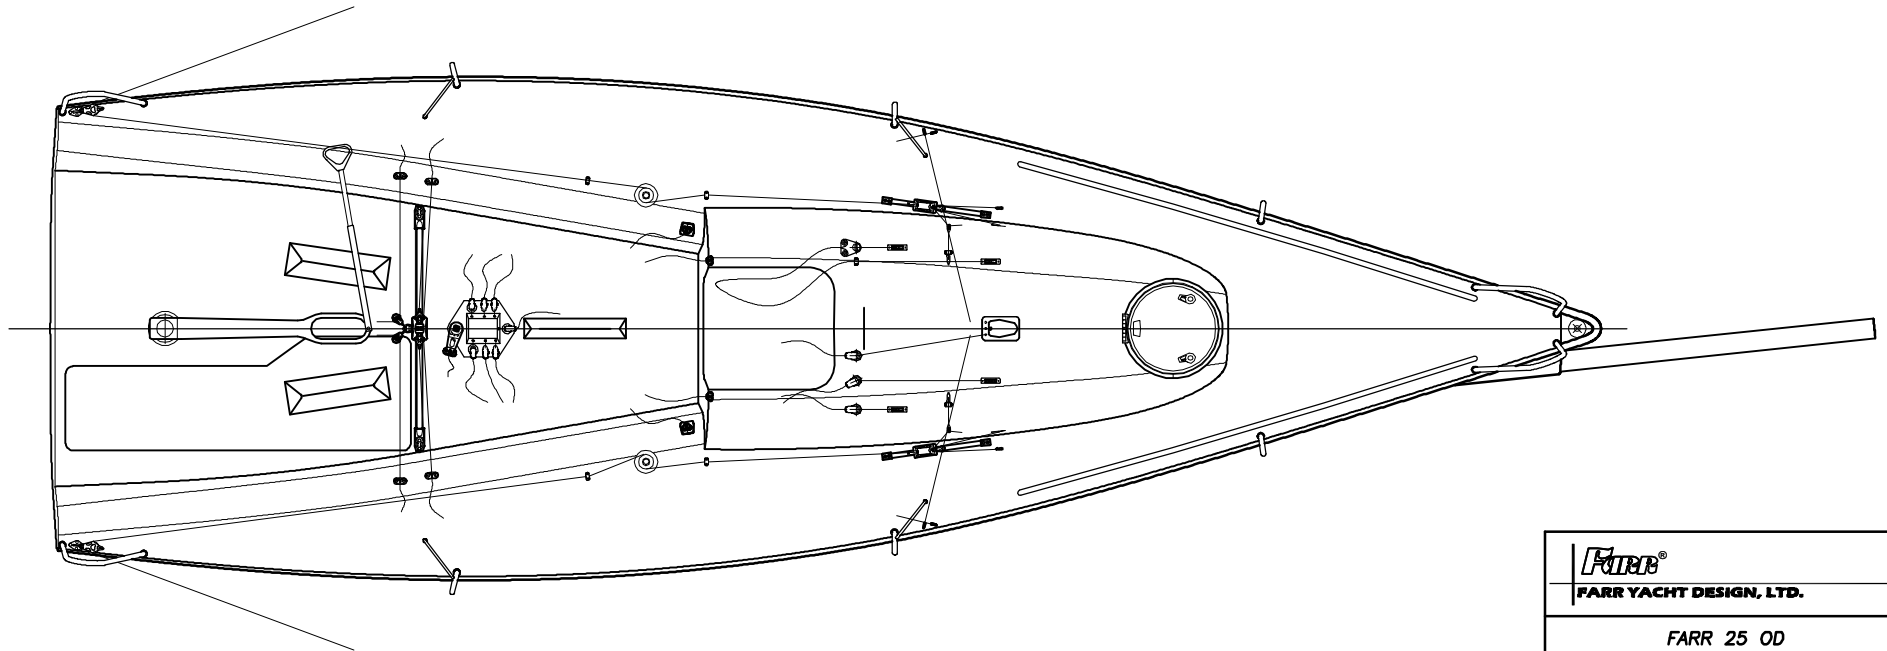

COPYRIGHT

 FARR YACHT DESIGN, LTD.	
FARR 25 OD	
© 01/05/2009	
SCALE NOT TO SCALE	DESIGN No. 667
TITLE PROMO DECK LAYOUT	DRAWING No. 667 PR 110